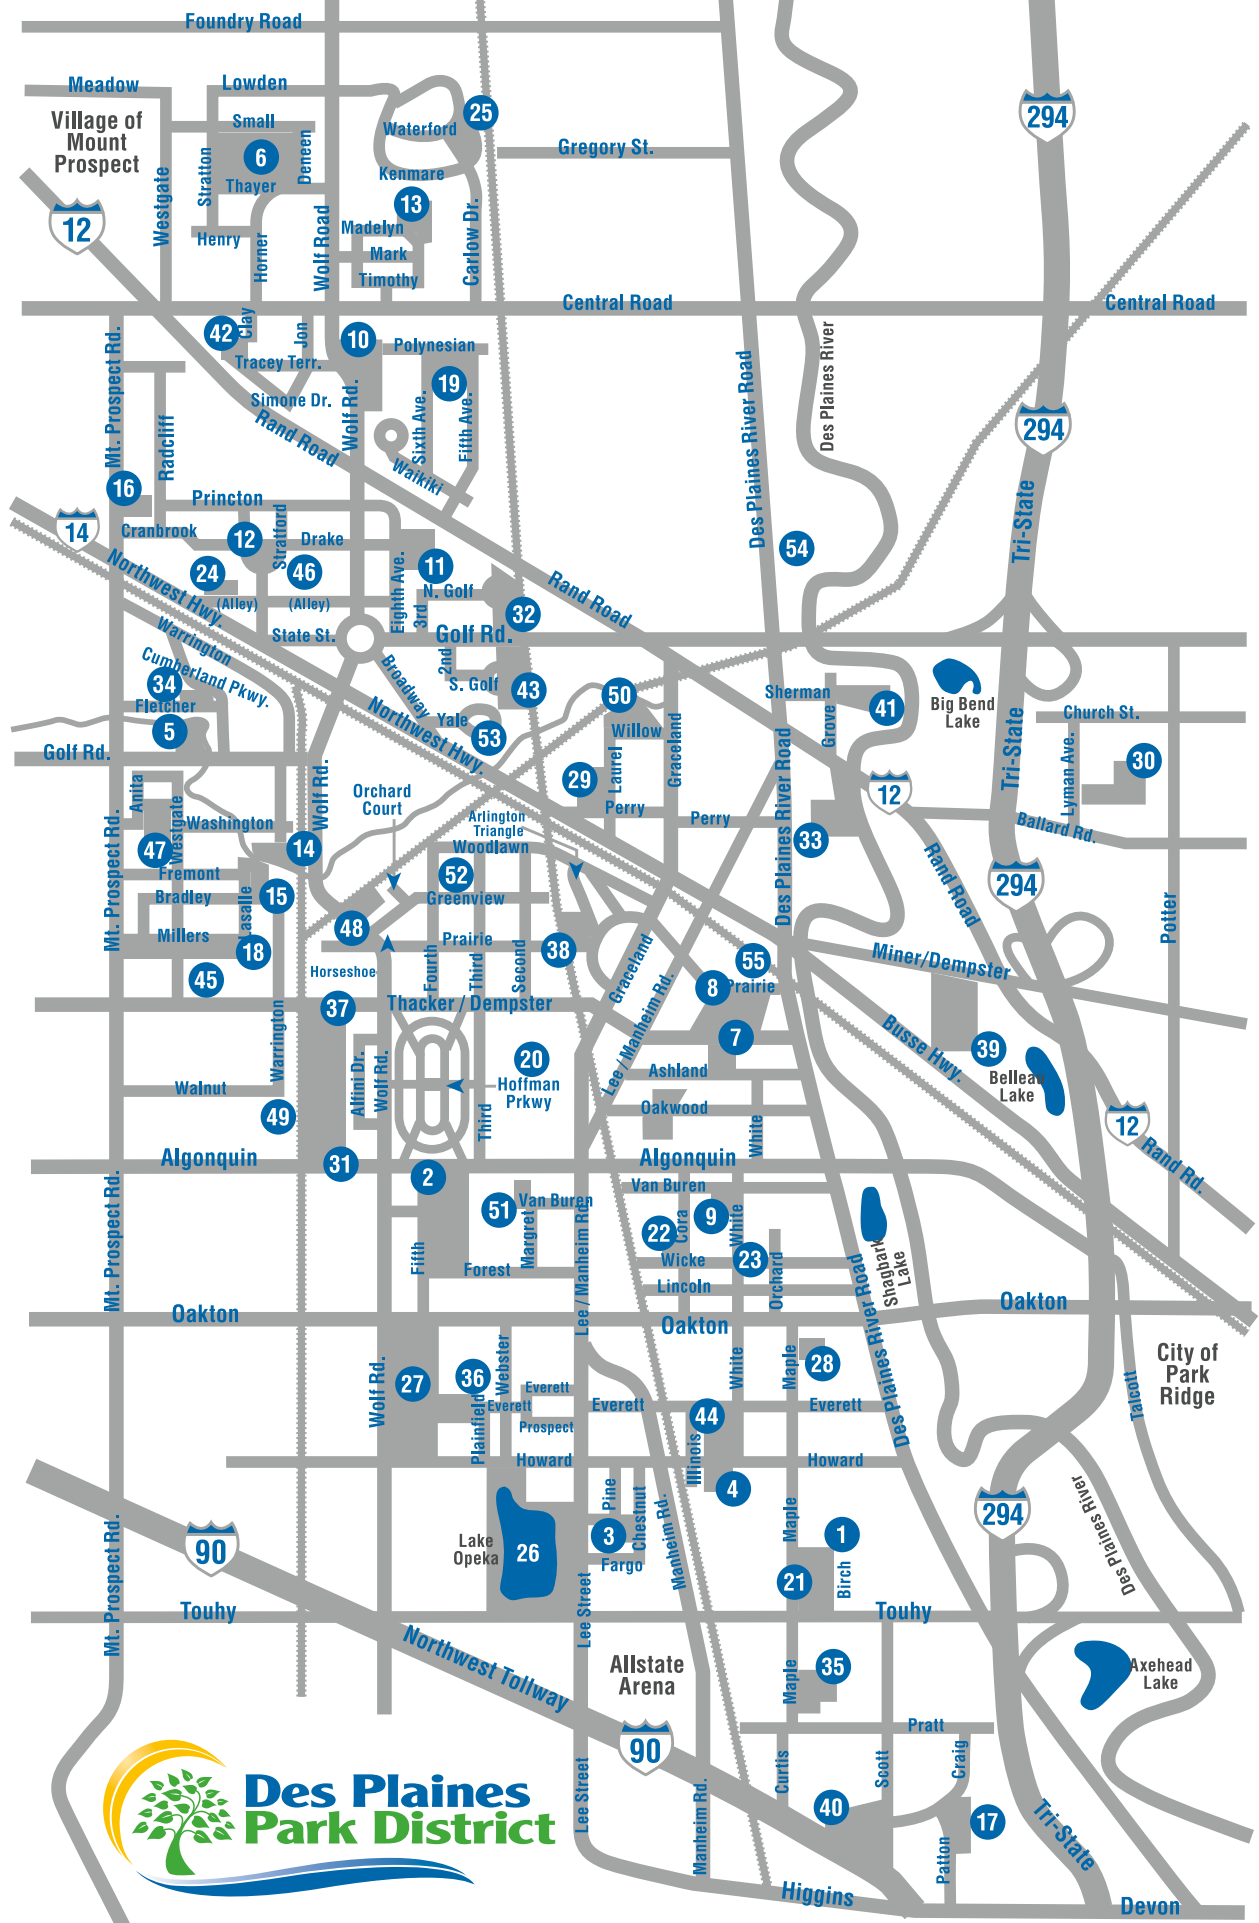

PARKS and FACILITIES

**Park Classifications: Community (C),
Neighborhood (N), School (S)**

		Park Classification	Acreage Owned or Managed	Adventure Golf	Baseball Diamond	Basketball (Outdoor)	Batting Cages	Bike Trail	Golf/Driving Range	Gymnasium	Horseshoe Pit	Jogging Trail	Nature Greenhouse	Picnic Area	Plyground	Port-a-Potty	Recreation Center	Restroom	Skating	Sledding	Soccer Field	Softball Diamond	Swimming	Tennis Courts	Wading Pool	Water Fountain
1	Administrative & Leisure Center, 2222 Birch Street	C	6.5						G							Rc										
2	Algonquin & Forest Schools, Algonquin & 5th St.	S	9																							
3	Apache Park, Highland & Pine	N	3.71																							
4	Arndt Park, 1990 White Street, at Howard Avenue	C	14																							
5	Blackhawk Park, 190 E. Golf Road, west of Mt. Prospect Rd.	N	5.08																							
6	Bluet Park, 1408 E. Thayer Street, at Homer	N	4.34																							
7	Central Park, 1601 E. Thacker Street	N	2.5																							
8	Central School, 1526 E. Thacker Street	S	2.5																							
9	Cherokee Park, Van Buren & White	N	.36																							
10	Cheyenne Park, 520 N. Wolf Road, south of Central Road	N	3.67																							
11	Chippewa Park & Pool, 209 N. Eighth Avenue, at Drake	C	15																							
12	Cornell Park, Stratford and State	N	4.5																							
13	Craig Manor, Madelyn & Mark	N	1.4																							
14	Cumberland Terrace, 426 S. Warrington, at Washington St.	N	1.72																							
15	Des Plaines Manor, Bradley & LaSalle	N	1.8																							
16	DiMucci-Lowenberg, Mt. Prospect Rd. & Cranbrook	N	1.0																							
17	Eaton Field, Craig & Patton	N	3.57																							
18	Garden Plots, Westgate & Millers	N	.50																							
19	Hawaii Park, Polynesia & Fifth	N	.70																							
20	Hoffman Park, Hoffman Parkway at West Villa Drive	N	1																							
21	Hoffman Triangle	N	.50																							
22	Horseshoe Court	N	.2																							
23	Iroquois Oak & Pool, 2324 Maple St. at Touhy Avenue	C	5.6																							
24	Jaycee Park, Cora & Wicke	N	.46																							
25	Kiwanis Park, Lincoln & Orchard	N	.52																							
26	Kutchen Park, State & Stratford	N	.80																							
27	Kylemore Greens, Carlow Drive at Waterford Drive	N	.50																							
28	Lake Park, Lee Street, between Touhy and Howard Avenues	C	75.9																							
29	Maine West High School, 1775 S. Wolf Road	S	/																							
30	McKay Nealis Park, Everett & Maple	N	.71																							
31	Menominee Park, Laurel & Perry	N	.56																							
32	Mohawk Park, Ballard & Lyman Ave.	N	.50																							
33	Mountain View Adventure Center, 510 E. Algonquin Rd.	N	/																							
34	North Golf Cul de Sac, Third & North Golf Cul de Sac	N	.30																							
35	North School, 1789 Rand Road	N	13																							
36	Northshire, Cumberland & Fletcher	N	1.34																							
37	Orchard Court, 560 Orchard Court	N	.2																							
38	Orchard Place School, 2727 Maple Street	S	1.20																							
39	Plainfield School, 1850 Plainfield Drive	S	4.5																							
40	Prairie Lakes Community Center, 515 E. Thacker St.	C	42.2																							
41	Prairie Terrace	N	.01																							
42	Potawatomi, Prairie & Arlington	N	1																							
43	Rand Park/Mystic Waters, 2025 Miner Street	C	17.3																							
44	Seminole Park, Scott & Sunset	N	5.8																							
45	Sesquicentennial, Sherman & Grove	N	4.5																							
46	Sioux Park, Tracey & Simone	N	.50																							
47	South Golf Cul de Sac, Second & South Golf Cul de Sac	N	.40																							
48	South School, 1535 Everett Avenue	S	3																							
49	Terrace School, 735 S. Westgate Road	S	8																							
50	Teton Park, 120 Stratford Alley, north of State Street	N	.50																							
51	Tomahawk Park, Washington & Westgate	N	2.9																							
52	West Park, 651S. Wolf Road, at Greenwood Avenue	C	11																							
53	Westfield Gardens, Warrington & Walnut	N	1.4																							
54	Willow Park, 1314 Willow Avenue, At Graceland at Avenue	N	2																							
55	Winnebago Park, 1218 Margaret Street, at Van Buren	N	.50																							
56	Woodlawn Park, 872 Woodlawn Avenue, at Third Street	N	.75																							
57	Yale Court, 636 Yale Court, at Broadway	N	.30																							
58	Golf Center Des Plaines, 353 N. River Road	C	36.74																							
59	Des Plaines History Center, 781 Pearson Street	C	.20																							
TOTALS			328.64	1	12	27	1	3	2	2	10	2	3	1	39	3	3	6	5	1	1	11	3	14	1	6